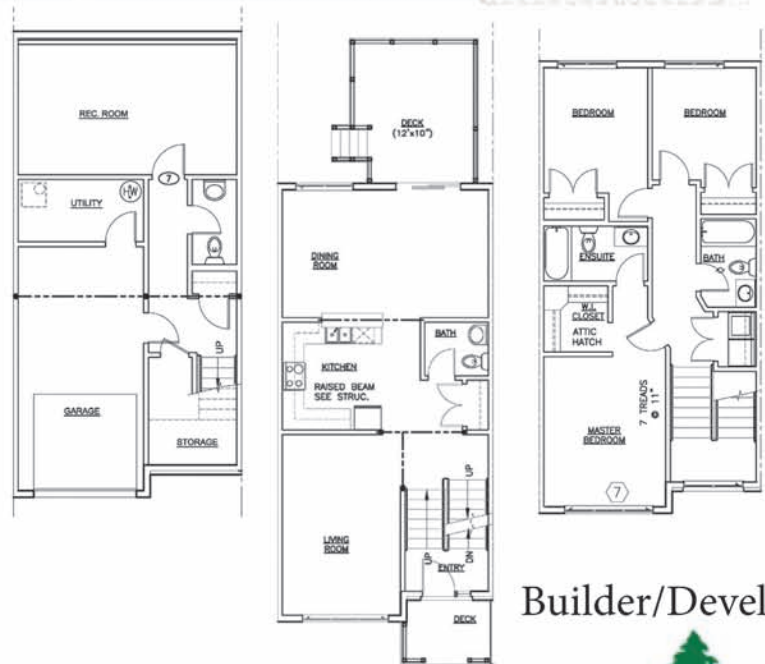

Something Spectacular is coming to Fairview

MAIN MEADOWS

—oo TOWNHOUSES & SUITES oo—

Starting
at \$254,900
HST
included

**Model Suite
Open House
Sat & Sun,
August 16 & 17
1:00-5:00 pm**

- 3 Finished levels • 2100 Square feet
- Attached garage • Energuide-rated
 - Roughed in for solar panels
- 3 Bedrooms • 2 Full/ 2 half baths
 - Paved driveway